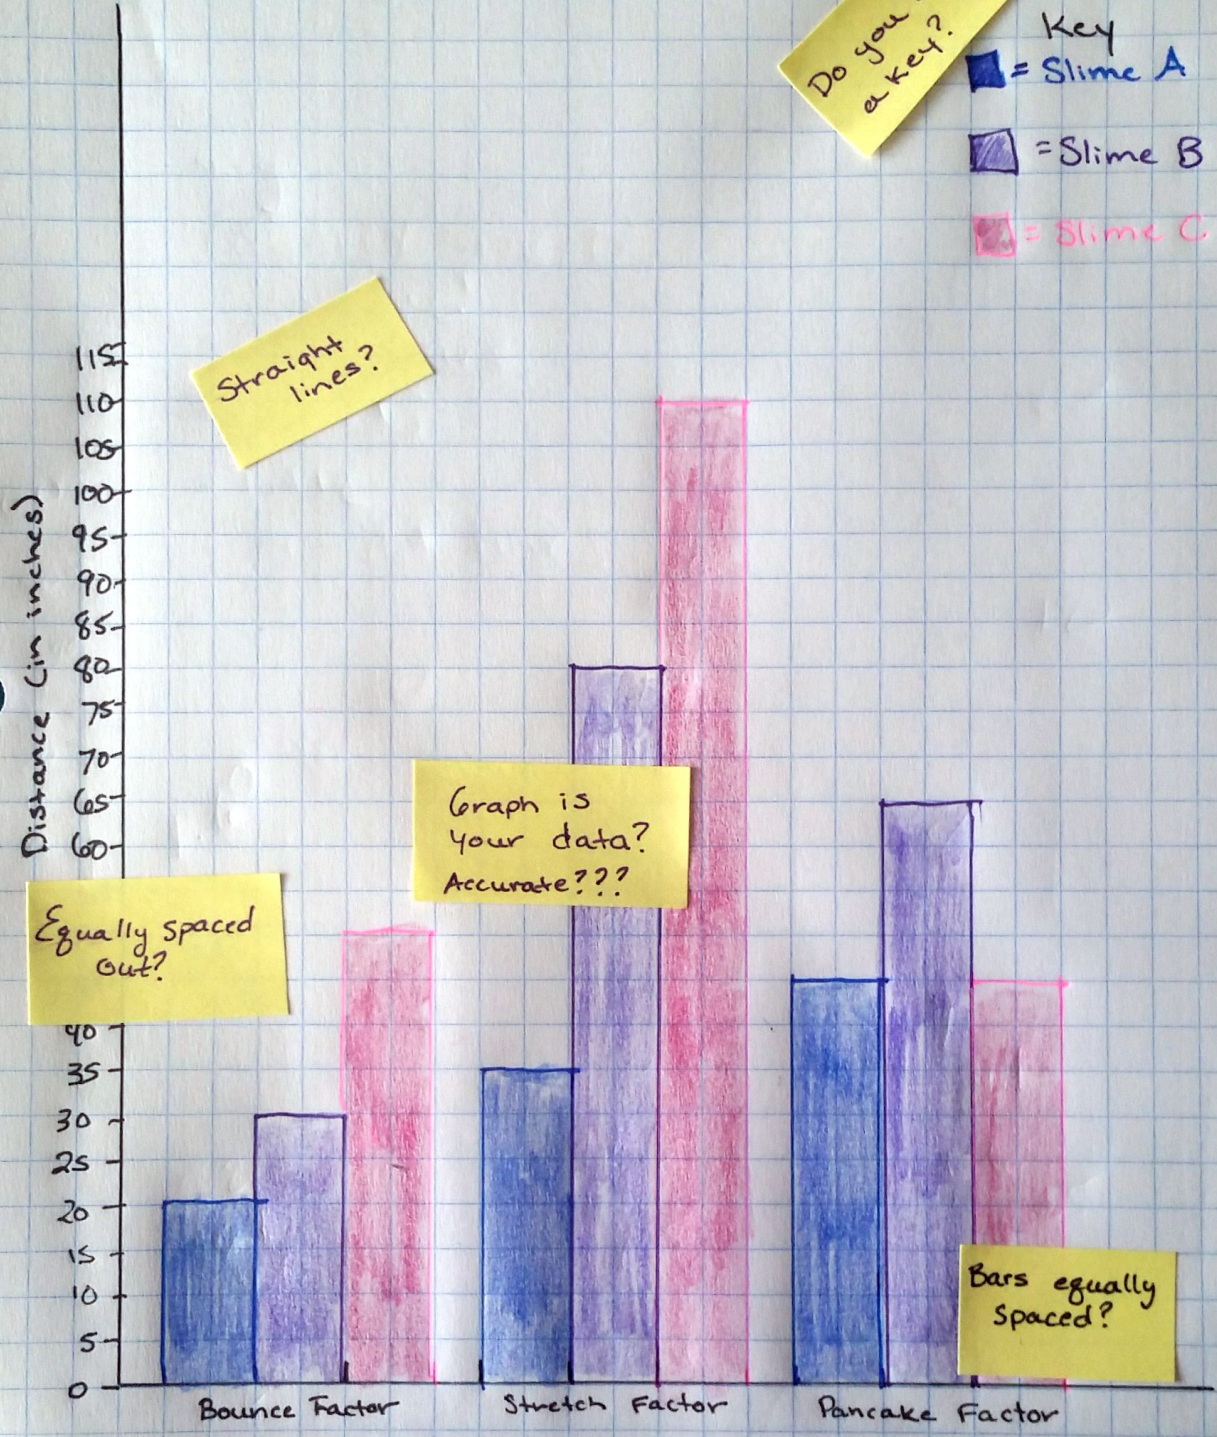

Title?

# Slime Lab Graph

Do you have a key?

- Key
- = Slime A
  - = Slime B
  - = Slime C

Straight lines?

Graph is your data?  
Accurate???

Equally spaced out?

Bars equally spaced?

Labels? →

Experiment